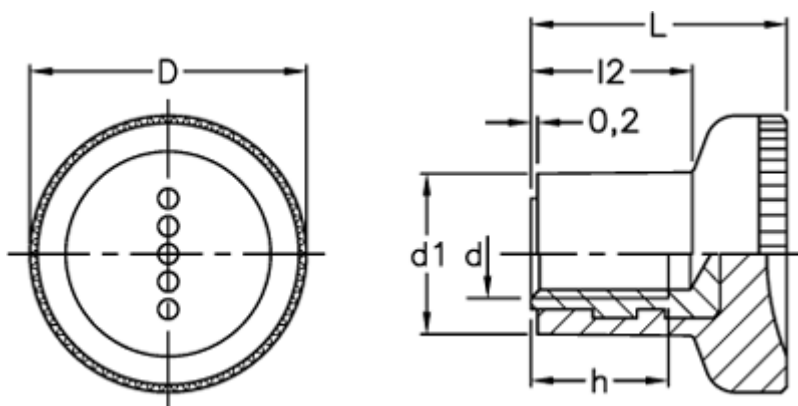

Data Sheet

Article number: 23052421111
Description: E+G Knurled knob
EKK.21-B M4-C1

Measures

D = 21
d1 = 12.5
d 6H = M4
h = 10
L = 18.0
l2 = 10.5